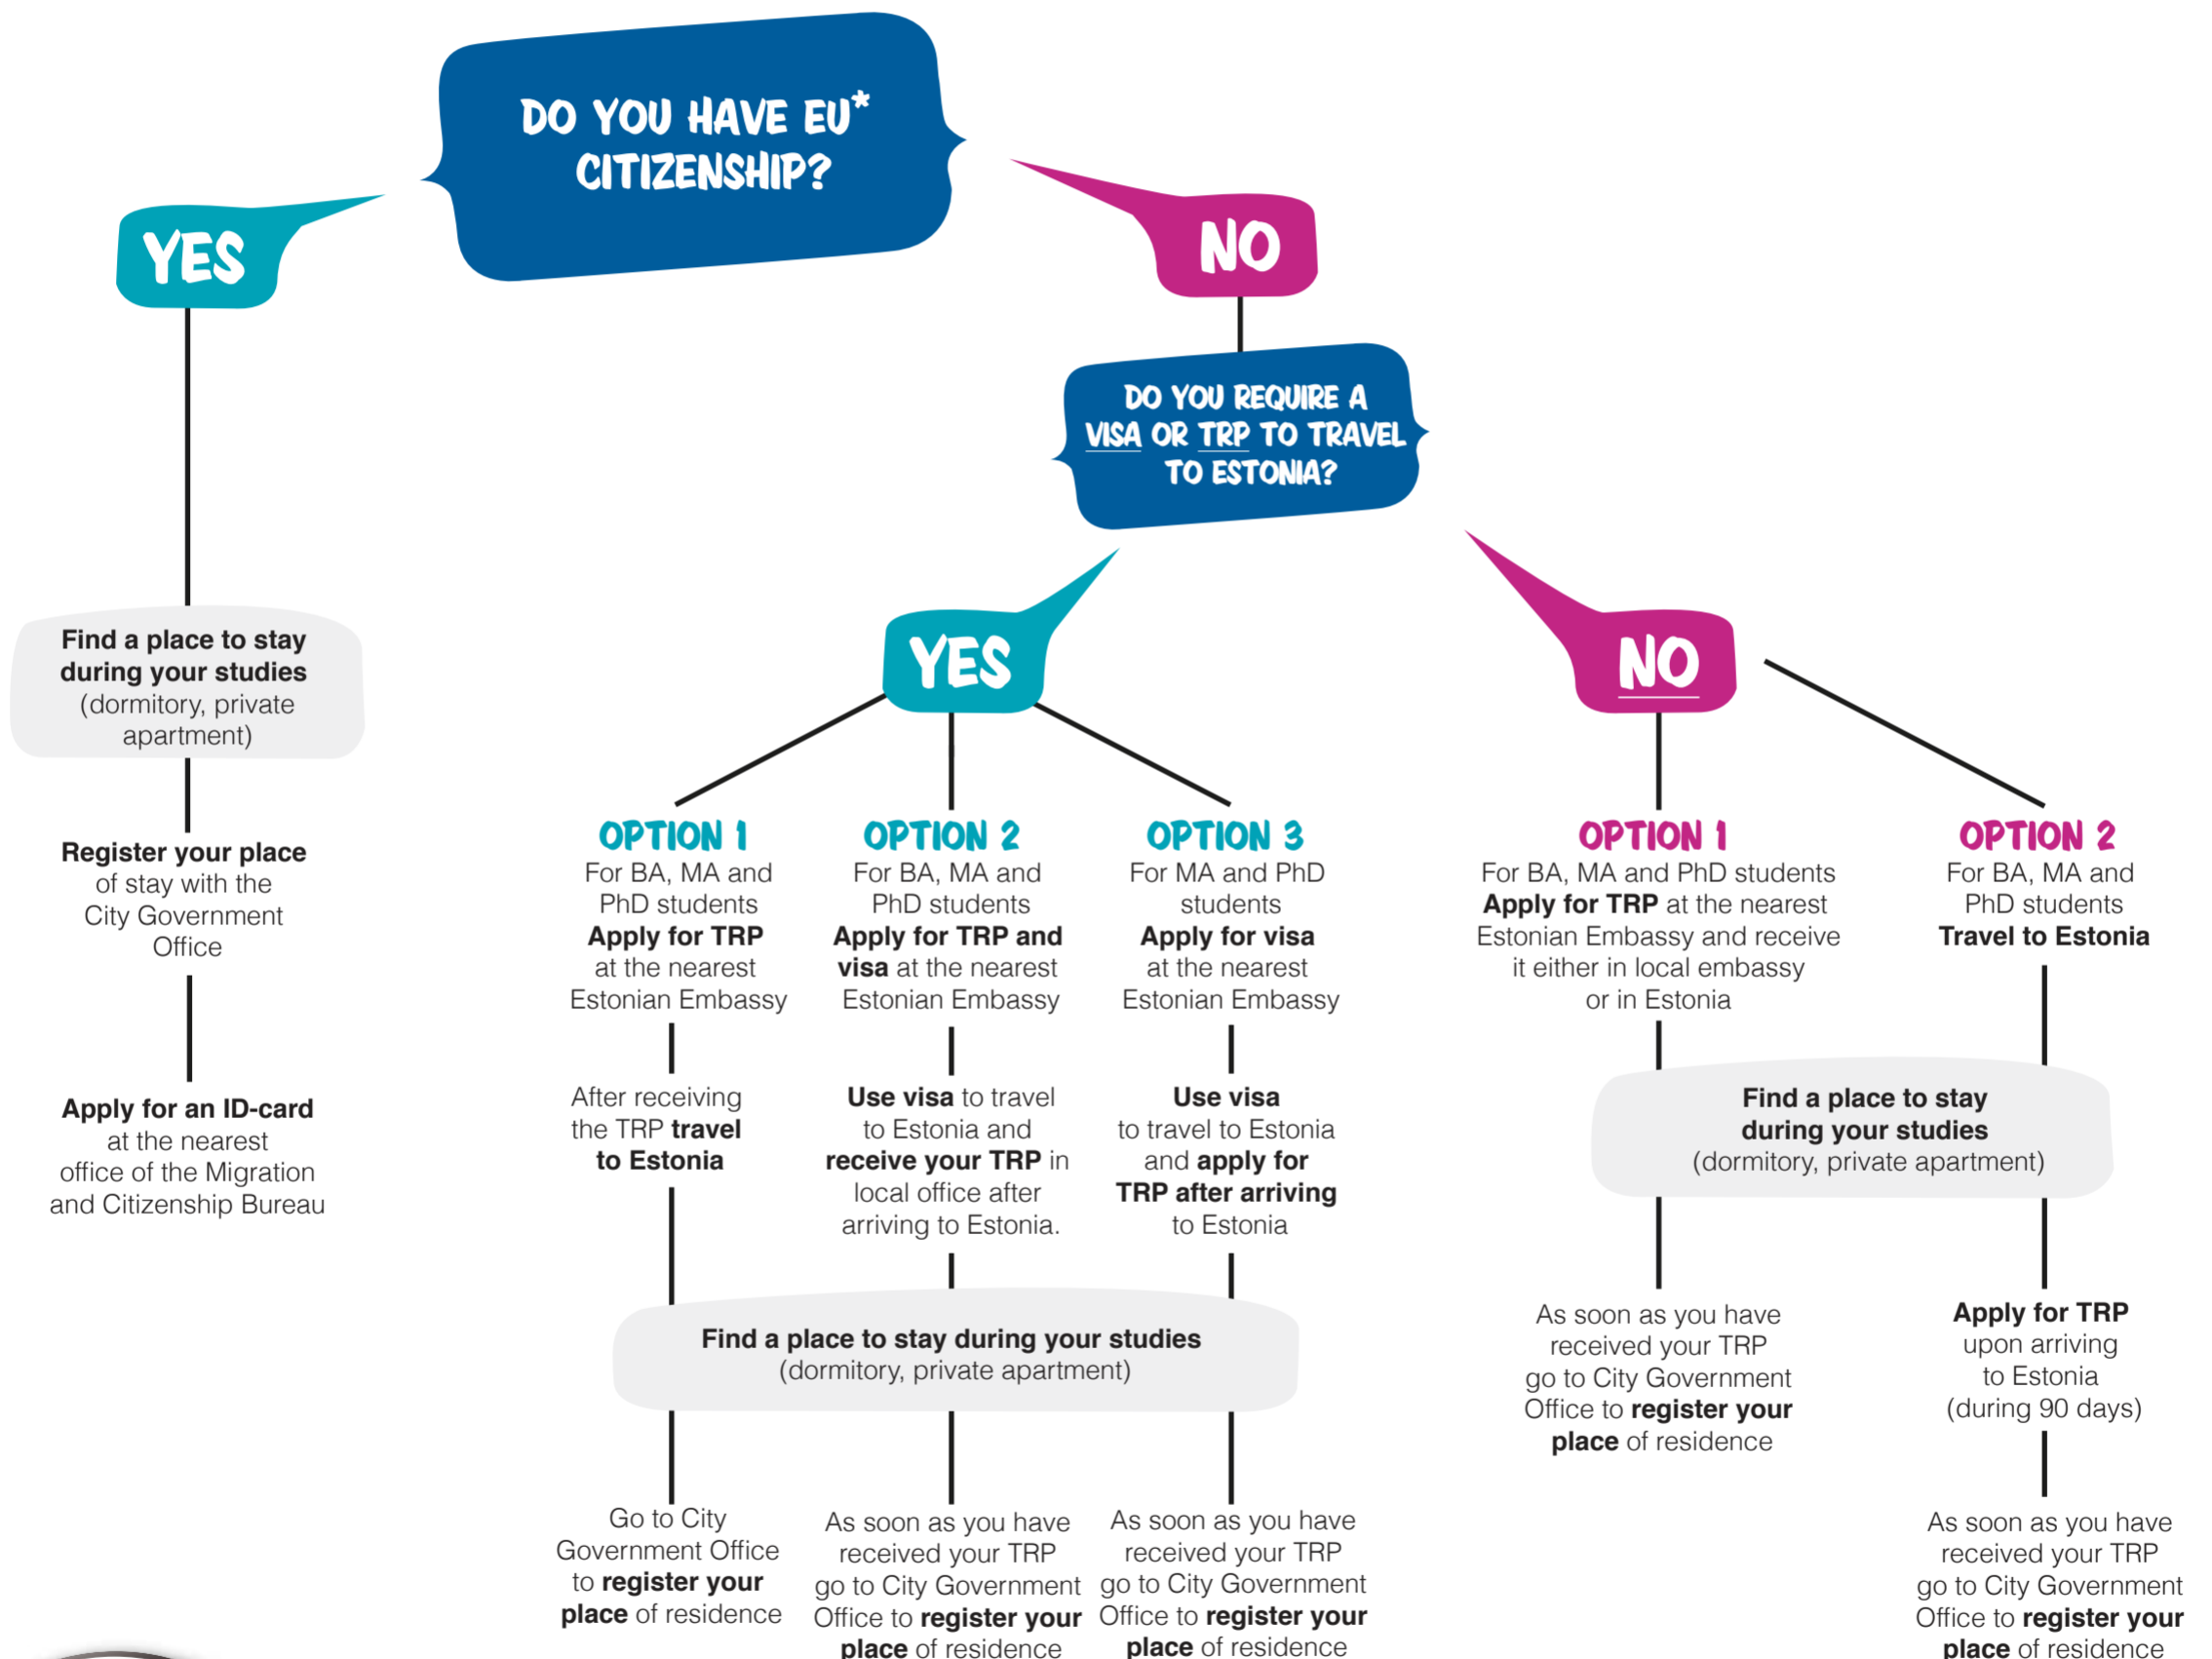

# ROAD MAP:

Visa and temporary residence permit for studying (TRP)

# YOU HAVE BEEN ADMITTED TO DEGREE STUDIES

For education and research in Estonia  
**ARCHIMEDES**