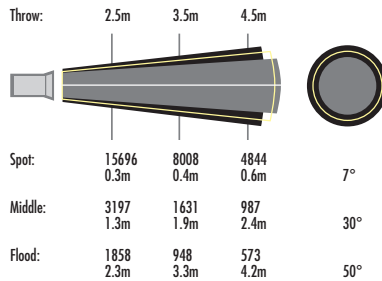

Size (mm): 209H x 202W x 180L  
 Weight (kg): 1.8  
 Lamp: HMI 125 W/SE  
 Base: GZX9.5  
 Lens Size (mm): 80

**Light Output (lux):****Accessories:**4-leaf Barndoor  
L2.79170.0Diffuser Frame  
L2.79190.0Scrim Set  
L9.79160.0Snoot  
L2.79180.0Stand  
Kit Stand LS.3

**Technical Data:**

Size (mm): 232H x 218W x 193L  
 Weight (kg): 2.25  
 Lamp: HMI 200 W/SE  
 Base: GZY9.5  
 Lens Size (mm): 112

**Light Output (lux):****Accessories:**4-leaf Barndoor  
L2.79470.0Diffuser Frame  
L2.79490.0Scrim Set  
L9.79460.0Snoot  
L2.79480.0Stand  
Kit Stand LS.3

Head with Barndoor and Diffuser Frame

**Technical Data:**

Size (mm): 314H x 290W x 272L  
 Weight (kg): 7.25  
 Lamp: HMI 575 W/SE  
 Base: G 22  
 Lens Size (mm): 130

**Light Output (lux):****Accessories:**4-leaf Barndoor  
L2.79670.0Diffuser Frame  
L2.79690.0Scrim Set  
L9.79660.0Snoot  
L2.79680.0Stand  
Cine Stand LS.4