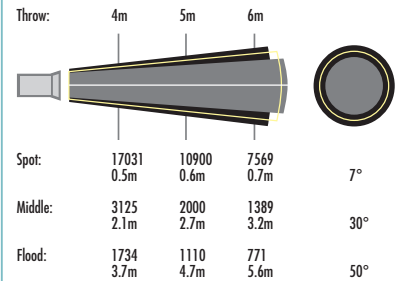

**Technical Data:**

Size (mm): 232H x 218W x 193L  
 Weight (kg): 2.25  
 Lamp: HMI 200 W/SE  
 Base: GZY9.5  
 Lens Size (mm): 112

**Light Output (lux):****Accessories:**4-leaf Barndoor  
L2.79470.0Diffuser Frame  
L2.79490.0Scrim Set  
L9.79460.0Snoot  
L2.79480.0Stand  
Kit Stand LS.3

Head with Barndoor and Diffuser Frame

**Technical Data:**

Size (mm): 314H x 290W x 272L  
 Weight (kg): 7.25  
 Lamp: HMI 575 W/SE  
 Base: G 22  
 Lens Size (mm): 130

**Light Output (lux):****Accessories:**4-leaf Barndoor  
L2.79670.0Diffuser Frame  
L2.79690.0Scrim Set  
L9.79660.0Snoot  
L2.79680.0Stand  
Cine Stand LS.4