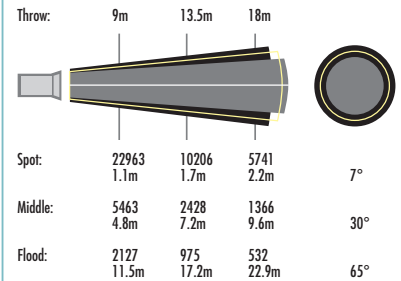

Light Output (lux):

Accessories:

- 4-leaf Barndoor L2.81200.0
- Diffuser Frame L2.81220.0
- Scrim Set L9.81230.0
- Snoot L2.81225.0
- Stand Super Wind-up LS.387.S

Conventional Ballasts:
Conventional Ballast, 230V L2.75839.0
Conventional Ballast, 400V L2.75838.0

Electronic Ballasts:
EB 2,5kW/4kW, 230V L2.76640.0
EB 2,5/4kW, 115/230V L2.76675.0