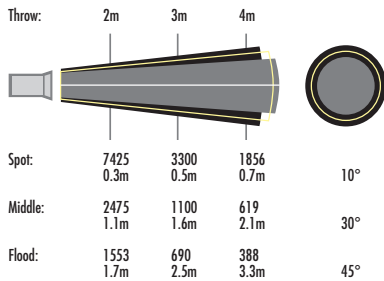

Size (mm): 209H x 202W x 180L  
 Weight (kg): 1.8  
 Lamp: HMI 125 W/SE  
 Base: GZX9.5  
 Lens Size (mm): 80

**Light Output (lux):****Accessories:**4-leaf Barndoor  
L2.79170.0Diffuser Frame  
L2.79190.0Scrim Set  
L9.79160.0Snoot  
L2.79180.0Stand  
Kit Stand LS.3