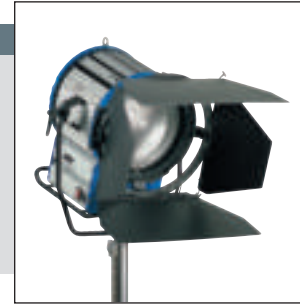

ARRI Daylight Compact 4000W