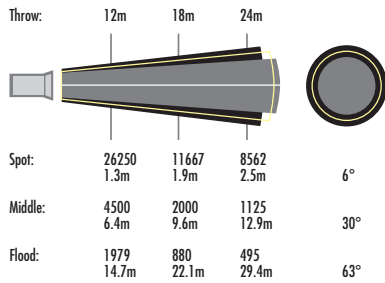

Light Output (lux):