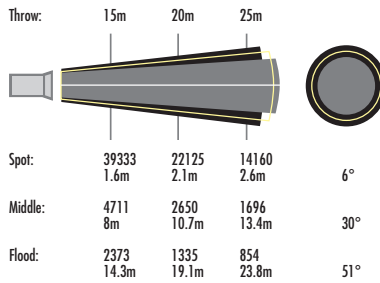

Light Output (lux):