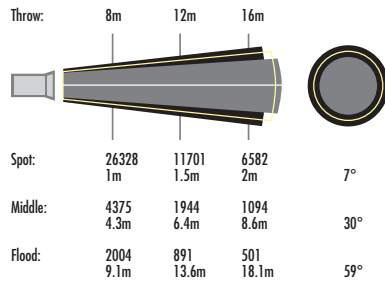

Light Output (lux):

Accessories:

- 4-leaf Barndoor L2.80950.0
- Diffuser Frame L2.80970.0
- Scrim Set L9.80980.0
- Snoot L2.80975.0
- Stand 2 Section Wind-up LS.6

Choke Ballasts:
Choke Ballast, 230V L2.75014.E

Electronic Ballasts:
EB 2,5kW, 115/230V L2.76635.0
EB 2,5kW/4kW, 230V L2.76640.0
EB 2,5/4kW, 115/230V L2.76675.0