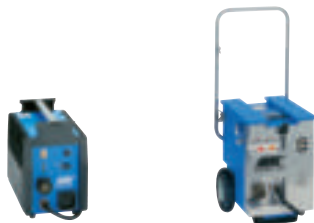

### Accessories:

4-leaf Barndoor  
L2.82150.0

Diffuser Frame  
L2.82155.0

Scrim Set  
L9.82160.0

Stand  
Super Wind-up LS.387.S

Choke Ballasts:  
Choke Ballast, 230V L2.75841.0

Electronic Ballasts:  
EB 6/12kW, 115/230V L2.76172.0  
EB 6kW, 230V L2.76193.0