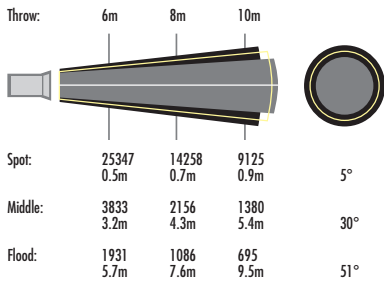

Light Output (lux):

Accessories:

- 4-leaf Barndoor L2.79870.0
- Diffuser Frame L2.79890.0
- Scrim Set L9.79860.0
- Snoot L2.79880.0
- Stand Universal Stand LS.5

Choke Ballasts:
Choke Ballast, 230V L2.75012.E

Electronic Ballasts:
EB 575/1200, 115/230V L2.76125.0
EBB 575/1200, Battery L2.76230.0