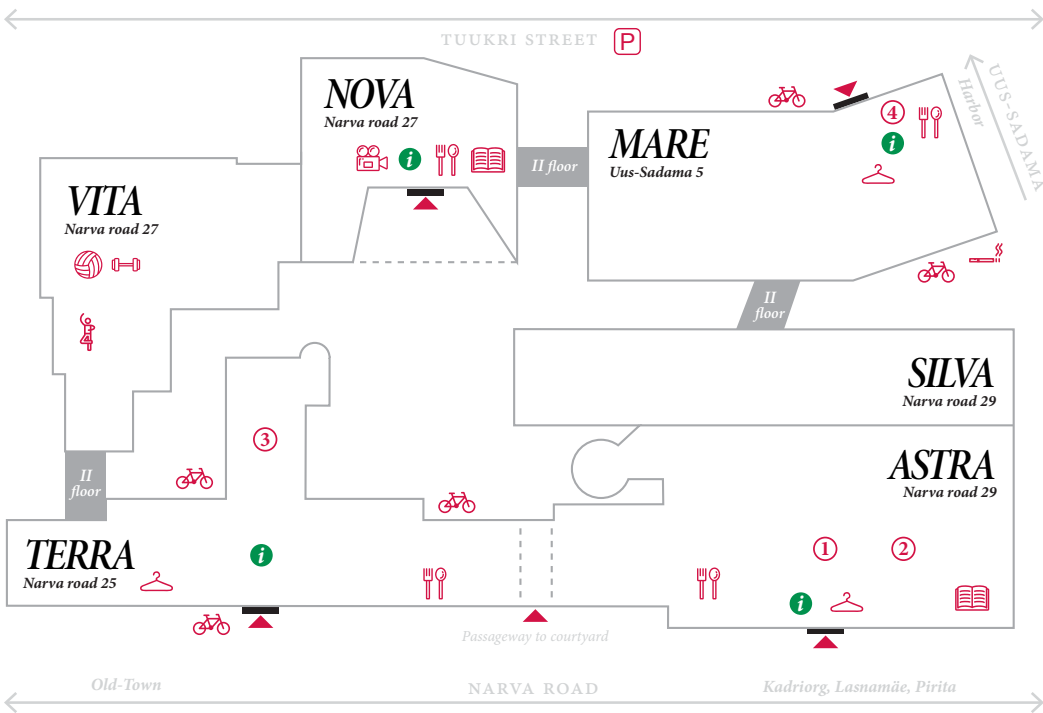

TALLINN UNIVERSITY CAMPUS

- | | | | | |
|---|--|---|--|--|
|  Parking lot |  Bicycle parking |  Caffeteria / Cafe |  Sports hall |  GYM |
|  Researchers Forum |  Auditorium Maximum |  The Assembly Hall |  Tallinn auditorium |  Smoking corner |
|  Cloakroom |  Black box |  Cinema |  Library |  Information desk |